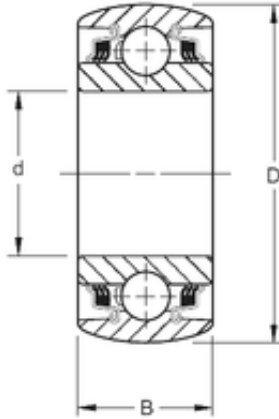

Nice Ball Bearings CO,LTD

ROUND BORE

49,23 mm x 90 mm x 30,18 mm Timken
W210PPB2 Agricultural & Farm Line Bearings

Bearing No. W210PPB2

Size	49.23x90x30.18 mm
Bore Diameter	49,23 mm
Outer Diameter	90 mm
Width	30,18 mm
d	49,23 mm
D	90 mm
B	30,18 mm
C	30,18 mm
Weight	0,708 Kg
Basic dynamic load rating (C)	39,9 kN

W210PPB2 Bearing 2D drawings and 3D CAD models