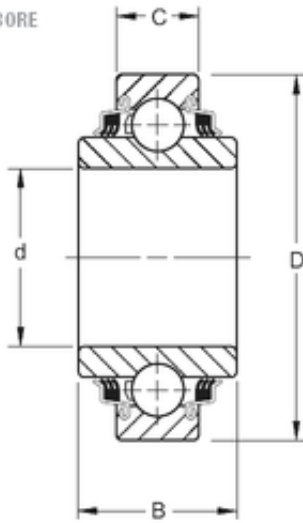

Nice Ball Bearings CO,LTD

ROUND BORE

38,113 mm x 80 mm x 42,87 mm Timken
W208PP10 Agricultural & Farm Line Bearings

Bearing No. W208PP10

Size	38.113x80x42.87 mm
Bore Diameter	38,113 mm
Outer Diameter	80 mm
Width	42,87 mm
d	38,113 mm
D	80 mm
B	42,87 mm
C	21 mm
Weight	0,681 Kg
Basic dynamic load rating (C)	36,8 kN

W208PP10 Bearing 2D drawings and 3D CAD models