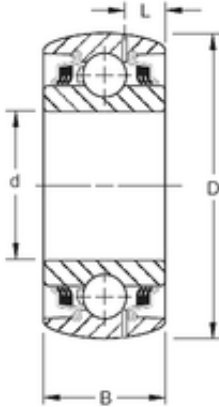

Nice Ball Bearings CO,LTD

ROUND BORE

55,58 mm x 100 mm x 33,34 mm Timken
GW211PPB2 Agricultural & Farm Line Bearings

Bearing No. GW211PPB2

Size	55.58x100x33.34 mm
Bore Diameter	55,58 mm
Outer Diameter	100 mm
Width	33,34 mm
d	55,58 mm
D	100 mm
B	33,34 mm
C	33,34 mm
Weight	1,188 Kg
Basic dynamic load rating (C)	48,8 kN

GW211PPB2 Bearing 2D drawings and 3D CAD models