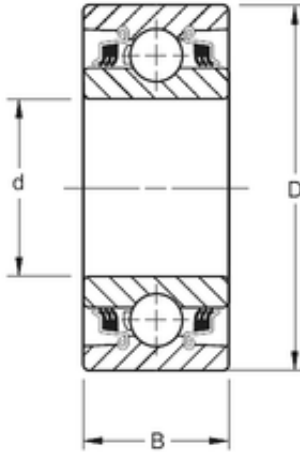

## Nice Ball Bearings CO,LTD

ROUND BORE

55,58 mm x 100 mm x 33,34 mm Timken  
W211PP2 Agricultural & Farm Line Bearings

Bearing No. W211PP2

Size	55.58x100x33.34 mm
Bore Diameter	55,58 mm
Outer Diameter	100 mm
Width	33,34 mm
d	55,58 mm
D	100 mm
B	33,34 mm
C	33,34 mm
Weight	1,056 Kg
Basic dynamic load rating (C)	48,8 kN

W211PP2 Bearing 2D drawings and 3D CAD models