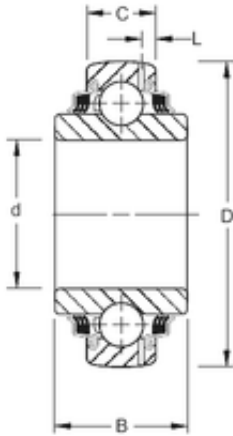

Nice Ball Bearings CO,LTD

SQUARE BORE

31,8 mm x 85 mm x 36,53 mm Timken
GW209PPB8 Agricultural & Farm Line Bearings

Bearing No. GW209PPB8

Size	31.8x85x36.53 mm
Bore Diameter	31,8 mm
Outer Diameter	85 mm
Width	36,53 mm
d	31,8 mm
D	85 mm
B	36,53 mm
C	22 mm
Weight	0,748 Kg
Basic dynamic load rating (C)	36,8 kN

GW209PPB8 Bearing 2D drawings and 3D CAD models