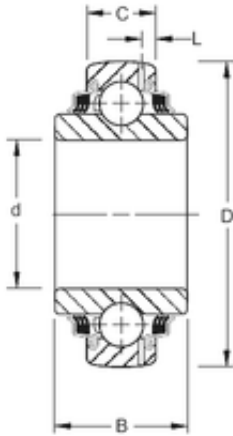

Nice Ball Bearings CO,LTD

ROUND BORE

45,34 mm x 100 mm x 33,34 mm Timken
GW211PPB13 Agricultural & Farm Line Bearings

Bearing No. GW211PPB13

Size	45.34x100x33.34 mm
Bore Diameter	45,34 mm
Outer Diameter	100 mm
Width	33,34 mm
d	45,34 mm
D	100 mm
B	33,34 mm
C	25 mm
Weight	0,916 Kg
Basic dynamic load rating (C)	48,8 kN

GW211PPB13 Bearing 2D drawings and 3D CAD models