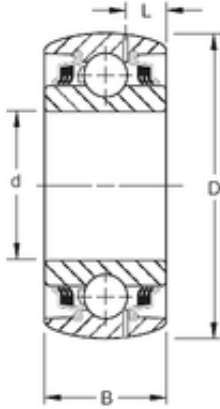

# Nice Ball Bearings CO,LTD

ROUND BORE

45 mm x 85 mm x 30,18 mm Timken  
GW209PPB2 Agricultural & Farm Line Bearings

Bearing No. GW209PPB2

Size	45x85x30.18 mm
Bore Diameter	45 mm
Outer Diameter	85 mm
Width	30,18 mm
d	45 mm
D	85 mm
B	30,18 mm
C	30,18 mm
Weight	0,653 Kg
Basic dynamic load rating (C)	36,8 kN

GW209PPB2 Bearing 2D drawings and 3D CAD models