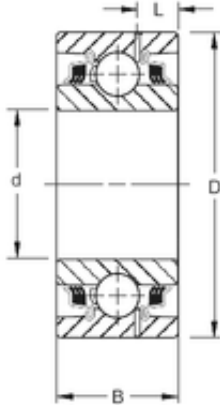

## 70 mm x 125 mm x 39,69 mm Timken GW214PP2 Agricultural & Farm Line Bearings

Bearing No. GW214PP2

Size	70x125x39.69 mm
Bore Diameter	70 mm
Outer Diameter	125 mm
Width	39,69 mm
d	70 mm
D	125 mm
B	39,69 mm
C	39,69 mm
Weight	1,901 Kg
Basic dynamic load rating (C)	71 kN