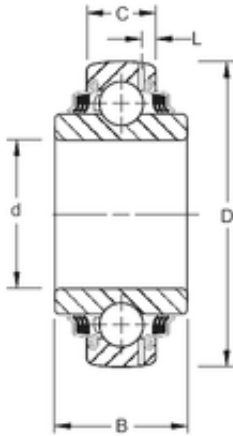

Nice Ball Bearings CO,LTD

ROUND BORE

51,18 mm x 100 mm x 33,34 mm Timken
GW211PPB14 Agricultural & Farm Line Bearings

Bearing No. GW211PPB14

Size	51.18x100x33.34 mm
Bore Diameter	51,18 mm
Outer Diameter	100 mm
Width	33,34 mm
d	51,18 mm
D	100 mm
B	33,34 mm
C	25 mm
Weight	0,907 Kg
Basic dynamic load rating (C)	48,8 kN

GW211PPB14 Bearing 2D drawings and 3D CAD models