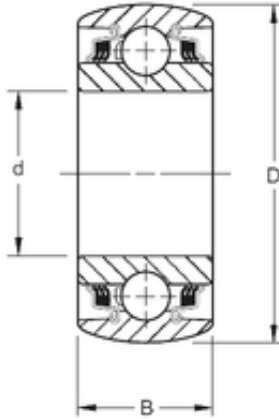

Nice Ball Bearings CO,LTD

ROUND BORE

45,34 mm x 90 mm x 30,18 mm Timken
W210PPB5 Agricultural & Farm Line Bearings

Bearing No. W210PPB5

Size	45.34x90x30.18 mm
Bore Diameter	45,34 mm
Outer Diameter	90 mm
Width	30,18 mm
d	45,34 mm
D	90 mm
B	30,18 mm
C	30,18 mm
Weight	0,794 Kg
Basic dynamic load rating (C)	39,9 kN

W210PPB5 Bearing 2D drawings and 3D CAD models