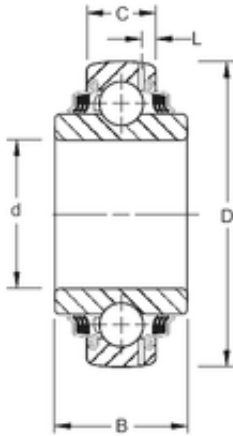

# Nice Ball Bearings CO,LTD

ROUND BORE

55,75 mm x 100 mm x 39,69 mm Timken  
GW211PPB9 Agricultural & Farm Line Bearings

Bearing No. GW211PPB9

Size	55.75x100x39.69 mm
Bore Diameter	55,75 mm
Outer Diameter	100 mm
Width	39,69 mm
d	55,75 mm
D	100 mm
B	39,69 mm
C	25 mm
Weight	0,916 Kg
Basic dynamic load rating (C)	48,8 kN

GW211PPB9 Bearing 2D drawings and 3D CAD models