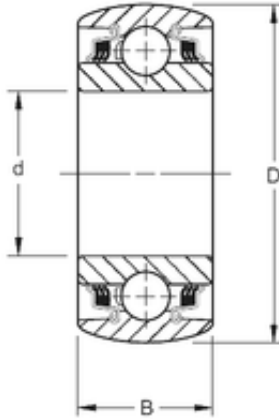

# Nice Ball Bearings CO,LTD

ROUND BORE

70 mm x 125 mm x 39,69 mm Timken  
W214PPB2 Agricultural & Farm Line Bearings

Bearing No. W214PPB2

Size	70x125x39.69 mm
Bore Diameter	70 mm
Outer Diameter	125 mm
Width	39,69 mm
d	70 mm
D	125 mm
B	39,69 mm
C	39,69 mm
Weight	1,796 Kg
Basic dynamic load rating (C)	71 kN

W214PPB2 Bearing 2D drawings and 3D CAD models