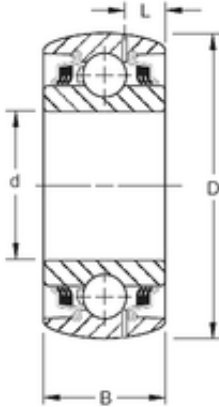

Nice Ball Bearings CO,LTD

SQUARE BORE

50,8 mm x 125 mm x 39,69 mm Timken
GW214PPB4 Agricultural & Farm Line Bearings

Bearing No. GW214PPB4

Size	50.8x125x39.69 mm
Bore Diameter	50,8 mm
Outer Diameter	125 mm
Width	39,69 mm
d	50,8 mm
D	125 mm
B	39,69 mm
C	39,69 mm
Weight	2,155 Kg
Basic dynamic load rating (C)	71 kN

GW214PPB4 Bearing 2D drawings and 3D CAD models