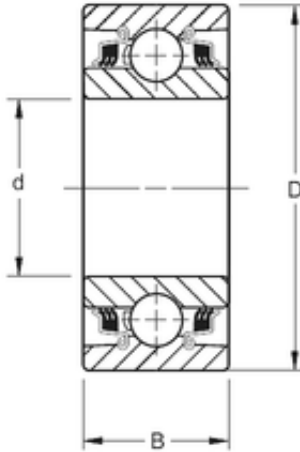

Nice Ball Bearings CO,LTD

ROUND BORE

70 mm x 125 mm x 39,69 mm Timken
W214PP2 Agricultural & Farm Line Bearings

Bearing No. W214PP2

Size	70x125x39.69 mm
Bore Diameter	70 mm
Outer Diameter	125 mm
Width	39,69 mm
d	70 mm
D	125 mm
B	39,69 mm
C	39,69 mm
Weight	1,901 Kg
Basic dynamic load rating (C)	71 kN

W214PP2 Bearing 2D drawings and 3D CAD models